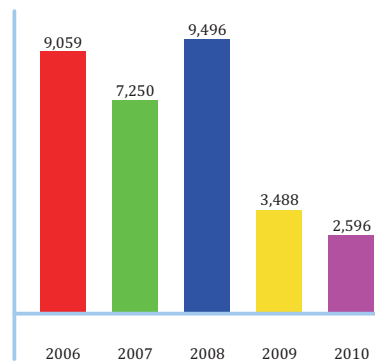

## Romania: General Data

Area:	238,391 sq km
Land use:	61.7% (of which 39.5 % arable land)
Forest:	28%
Other:	10.1%
Border length:	3,150 km
Neighbouring countries:	Bulgaria, Hungary, Republic of Moldavia, Serbia, Ukraine
Population:	21.5 million inhabitants (urban 55%, rural 45%)
Density:	90 inhabitants/ km
Ethnic breakdown:	Romanians: 89.5%, Hungarian: 6.6%, other: 3.9%
Capital city:	Bucharest (1.9 million inhabitants)
Administrative organization:	42 counties, including Bucharest Municipality (320 towns, 103 municipalities, 2,860 communes)
Form of government:	Republic President is elected by universal vote for a five-year mandate.
Legislative body:	Parliament (Senate and Chamber of Deputies)
Executive body:	Government headed by Prime-Minister (appointed by the President)
Currency:	Romanian Leu (RON); fractional coin: ban Full convertibility
Local time:	Eastern European Time, GMT+2 hours
National day:	December 1 <sup>st</sup>

## Romania: Macroeconomic Data

GDP Real Growth (% , yoy)

Foreign Direct Investments (EUR mill.)

Inflation rate, CPI (% , yoy)

FDI by field of activity, 2009

Top 10 Investing Countries (EUR mill.)

FDI by Manufacturing Industries, 2009

## Romania: Foreign Trade

Top Export Products, 2010

Foreign Trade, 2006 - 2010 (EUR mill.)

Top Import Products, 2010