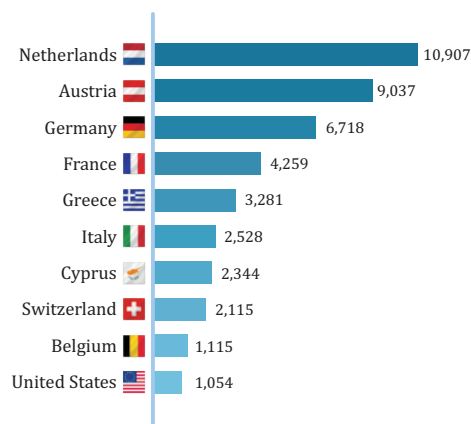

## Romania: General Data

Area:	238,391 sq km
Land use:	61.7% (of which 39.5 % arable land)
Forest:	28%
Other:	10.1%
Border length:	3,150 km
Neighbouring countries:	Bulgaria, Hungary, Republic of Moldavia, Serbia, Ukraine
Population:	21.5 million inhabitants (urban 55%, rural 45%)
Density:	90 inhabitants/ km
Ethnic breakdown:	Romanians: 89.5%, Hungarian: 6.6%, other: 3.9%
Capital city:	Bucharest (1.9 million inhabitants)
Administrative organization:	42 counties, including Bucharest Municipality (320 towns, 103 municipalities, 2,860 communes)
Form of government:	Republic President is elected by universal vote for a five-year mandate.
Legislative body:	Parliament (Senate and Chamber of Deputies)
Executive body:	Government headed by Prime-Minister (appointed by the President)
Currency:	Romanian Leu (RON); fractional coin: ban Full convertibility
Local time:	Eastern European Time, GMT+2 hours
National day:	December 1 <sup>st</sup>

## Romania: Macroeconomic Data

GDP Real Growth (% , yoy)

Foreign Direct Investments (EUR mill.)

Inflation rate, CPI (% , yoy)

FDI by field of activity, 2009

Top 10 Investing Countries (EUR mill.)

FDI by Manufacturing Industries, 2009

## Romania: Foreign Trade

Top Export Products, 2010

Foreign Trade, 2006 - 2010 (EUR mill.)

Top Import Products, 2010