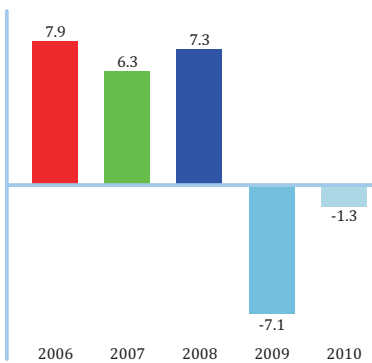

## Romania: General Data

Area:	238,391 sq km
Land use:	61.7% (of which 39.5 % arable land)
Forest:	28%
Other:	10.1%
Border length:	3,150 km
Neighbouring countries:	Bulgaria, Hungary, Republic of Moldavia, Serbia, Ukraine
Population:	21.5 million inhabitants (urban 55%, rural 45%)
Density:	90 inhabitants/ km
Ethnic breakdown:	Romanians: 89.5%, Hungarian: 6.6%, other: 3.9%
Capital city:	Bucharest (1.9 million inhabitants)
Administrative organization:	42 counties, including Bucharest Municipality (320 towns, 103 municipalities, 2,860 communes)
Form of government:	Republic President is elected by universal vote for a five-year mandate.
Legislative body:	Parliament (Senate and Chamber of Deputies)
Executive body:	Government headed by Prime-Minister (appointed by the President)
Currency:	Romanian Leu (RON); fractional coin: ban Full convertibility
Local time:	Eastern European Time, GMT+2 hours
National day:	December 1 <sup>st</sup>

## Romania: Macroeconomic Data

GDP Real Growth (% , yoy)

Foreign Direct Investments (EUR mill.)

Inflation rate, CPI (% , yoy)

FDI by field of activity, 2009

Top 10 Investing Countries (EUR mill.)

FDI by Manufacturing Industries, 2009

## Romania: Foreign Trade

Top Export Products, 2010

Foreign Trade, 2006 - 2010 (EUR mill.)

Top Import Products, 2010