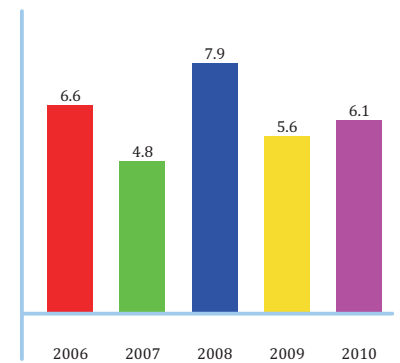

## Romania: General Data

Area:	238,391 sq km
Land use:	61.7% (of which 39.5 % arable land)
Forest:	28%
Other:	10.1%
Border length:	3,150 km
Neighbouring countries:	Bulgaria, Hungary, Republic of Moldavia, Serbia, Ukraine
Population:	21.5 million inhabitants (urban 55%, rural 45%)
Density:	90 inhabitants/ km
Ethnic breakdown:	Romanians: 89.5%, Hungarian: 6.6%, other: 3.9%
Capital city:	Bucharest (1.9 million inhabitants)
Administrative organization:	42 counties, including Bucharest Municipality (320 towns, 103 municipalities, 2,860 communes)
Form of government:	Republic President is elected by universal vote for a five-year mandate.
Legislative body:	Parliament (Senate and Chamber of Deputies)
Executive body:	Government headed by Prime-Minister (appointed by the President)
Currency:	Romanian Leu (RON); fractional coin: ban Full convertibility
Local time:	Eastern European Time, GMT+2 hours
National day:	December 1 <sup>st</sup>

## Romania: Macroeconomic Data

GDP Real Growth (% , yoy)

Foreign Direct Investments (EUR mill.)

Inflation rate, CPI (% , yoy)

FDI by field of activity, 2009

Top 10 Investing Countries (EUR mill.)

FDI by Manufacturing Industries, 2009

## Romania: Foreign Trade

Top Export Products, 2010

Foreign Trade, 2006 - 2010 (EUR mill.)

Top Import Products, 2010